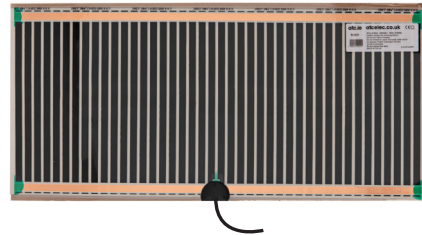

Defog Heaters

Say goodbye to blurred, steamy mirrors thanks to the ATC mirror defog heater. Simple to fit, highly economical to run – luxury without the price!